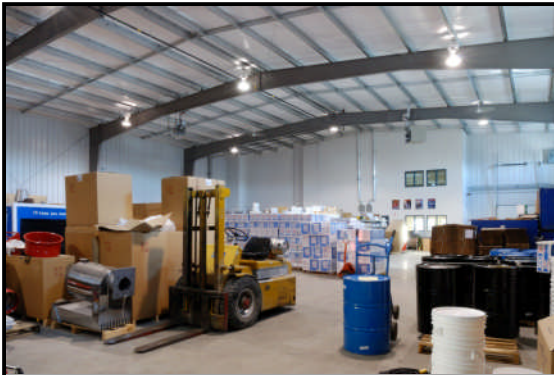

Airparts Network Ltd.

LOCATION: WINNIPEG, MANITOBA
INDUSTRY: COMMERCIAL / RETAIL
AREA: 15,000 SQ. FT

The stylish slate blue columns of the office area clearly defines separation from the warehouse. Decked out in bone white cladding and matching slate blue trim, this facility stands out in the local aviation community near the James A. Richardson Airport. Clearspan frames and an 18' eave provide plenty of storage area for aviation parts, accessories and supplies.